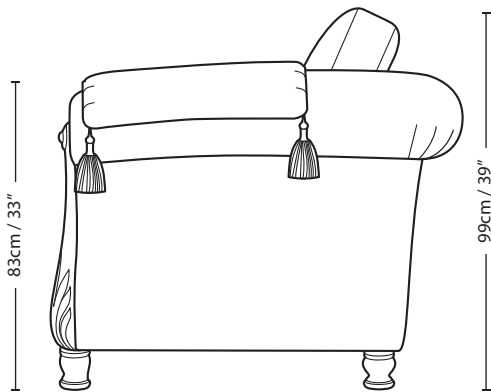

VICTORIA

4 SEATER ROLL BACK FORMAL CUSHION

33cm / 13" 219cm / 86" 33cm / 13"

83cm / 33"

99cm / 39"

51cm / 20"

83cm / 33"

285cm / 112"

Overall Height	Overall Width	Overall Depth	Arm Height	Back Height of Frame	Seat Height	Arm Width	Inside Width Arm to Arm	Seat Depth to Cushions	Seat Depth no Cushions
99cm / 39"	285cm / 112"	110cm / 43.5"	83cm / 33"	83cm / 33"	51cm / 20"	33cm / 13"	219cm / 86"	60cm / 24"	76cm / 30"

Seating sizes vary to a great extent and particularly wherever there are soft cushions involved, this is magnified with front of seat to back cushion depths, whilst formal back cushions will vary with age and plumping. It is essential to note that scatter back cushion depths will adjust from which point you measure, overtime and with plumping, the accurate measurement does not exist as it will resize each and every time you enjoy its comfort.